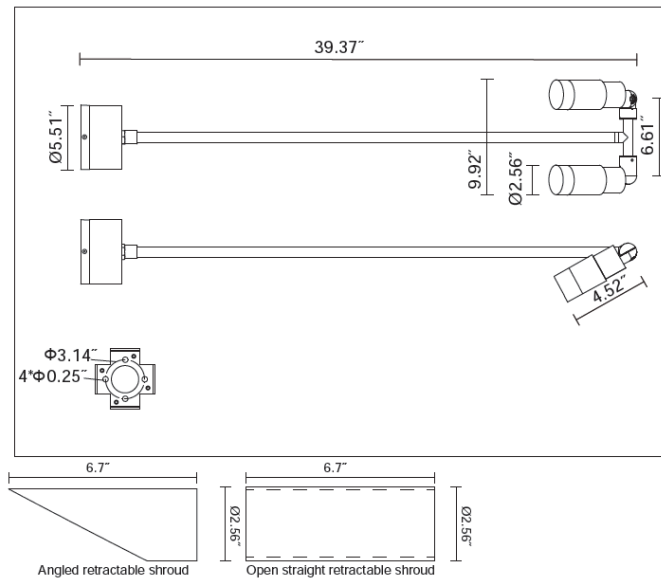

IL7028 LED 8W, 16W

No shroud

Angled retractable shroud

Open straight retractable shroud

PRODUCT DESCRIPTION:

This model is specially designed for medium power of COB LED, compact and widely applied, two kinds of watts for option. Die casting aluminum housing and optimized heat dissipation structure ensure longer lifetime and better stability. Precise lighting distribution, various lighting beam angles make it applied in different places and projects. 360°horizontal rotate and 180°vertical adjust. Applied in different outdoor areas, such as architectures, buildings, lawn, garden and etc...

FEATURES:

LED accent light with multiple beam patterns and retractable shrouds, twin heads each 360° rotatable and 180° tiltable, ideally suited for accent lighting. Mounting bracket supports two fixtures, aiming of each independently adjustable. TRIAC dimming standard.

WARRANTY:

Five-years limited warranty.

IL7028 LED 8W, 16W

Dimensions

Options and Accessories

No shroud

Angled retractable shroud

Open straight retractable shroud

Honeycomb Louver

IL7028 LED 8W, 16W

Ordering Example: IL7028-8W-30K-15

Series	Watts	Size	Beam Angle	RA	Shroud	Housing Color	Accessories	
IL7028	1 - 8W	1 - 3000K	1 - 15	1 - Ra80	1 - Nos shroud	1 - Black RAL9011	1 - Honeycomb Louver	
	2 - 16W	2 - 4000K	2 - 25		2 - Angled retractable shroud	2 - White RAL9016	2 - Marine ambient corrosion resistance	
			3 - 30		3 - Open straight retractable shroud	3 - Gray RAL7012	3 - (TRIAC dimming standard)	
			4 - H30°xV12°			4 - Mineral bronze		
						5 - Silver RAL9006		