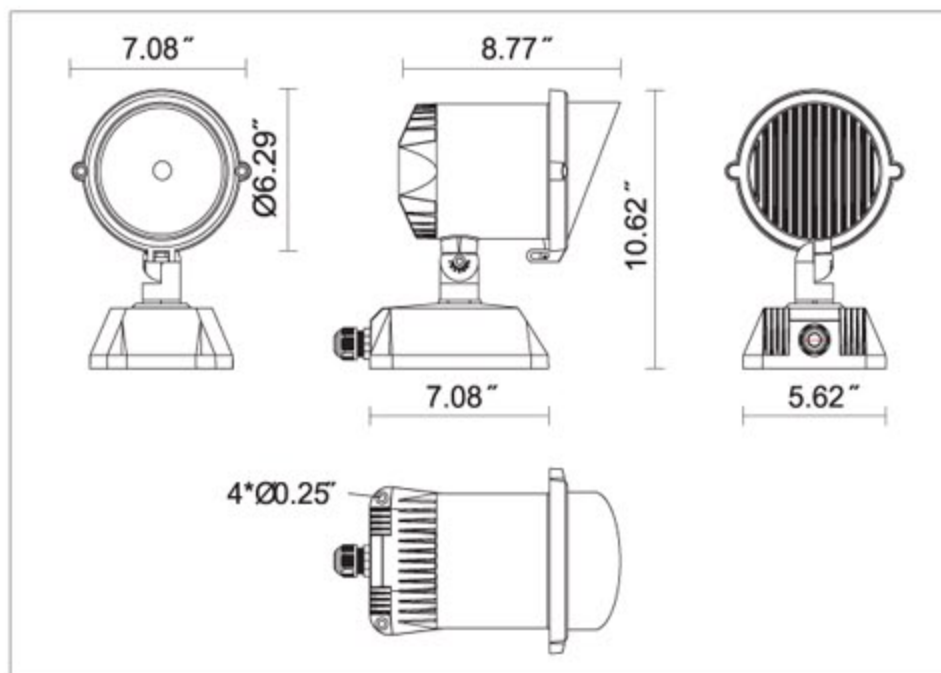

LFL07 LED 48W

Applications

COB LED floodlights with two styles of gear boxes, multiple beam angle options and glare shields for mounting on ground, walls and lawns in commercial and residential applications of accent lighting, façade lighting and landscape lighting.

Dimensions

Specifications

Housing	Die-cast aluminum
Gasket	Silicone rubber
Front Cover	Tempered Glass
Reflector	Anodized aluminum 1090
Surface Finish	AkzoNobel powder coating
Driver Type	Constant current
Input Voltage	120~277V/AC
Ambient Temperature	-20°C~45°C
CCT	3000K - 4000K - 5000K
Beam Angle	15° / 30° / 45°

LED Lumens	3000K - 3750 lm
	48W 4000K - 4070 lm
	5000K - 4380lm

Ingress Protection	IP65
--------------------	------

Certifications	 
----------------	---

Options and Accessories

Cover Frame	 Ring  Upper visor  Full visor
Housing Color	 Black  White  Gray
 Round Gear Box  Trapezoid Gear Box  Horizontal spread  Vertical spread  Honeycomb Louver	
 Standard: Ground Mounting  Standard: Wall Mounting  Bracket Mounting  Tree strap  Ground Stake	

Ordering Guide:

Example: **LFL07 - B48 - 4 - 30 - 80 - CV - T - B**

1 Series	2 Power	3 CCT	4 Beam angle	5 Ra	6 Cover Frame	7 Gear box	8 Housing Color	9 Accessories
LFL07	B48: Bridgelux COB 48W	3: 3000K 4: 4000K 5: 5000K	15: 15° 30: 30° 45: 45° AH: H55°xV20° AV: H20°xV55°	80: Ra80 90: Ra90	CR: Ring CV: Upper visor CF: Full visor	R: Round T: Trapezoid	B: Black W: White G: Gray	S: Ground Stake P: Tree strap H: Honeycomb B3: 3ft bracket B6: 6ft bracket M: Marine ambient corrosion resistance