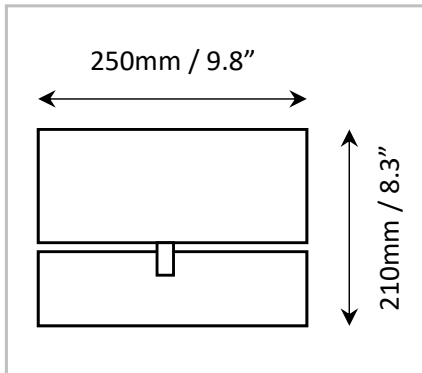

Product Specifications

Material: Metal + Fabric.
 Shade: Ivory Linen
 Wattage: 5W
 Lamp: E27 LED Lamp.
 Electrical: 120 ~ 277Vac, 50/60Hz Driver.
 Power factor: $\geq 90\%$
 Color temperature: 2700K, 3000K, 4000K, 5000K
 Color Rendering Index (CRI): ≥ 80
 IP: 20