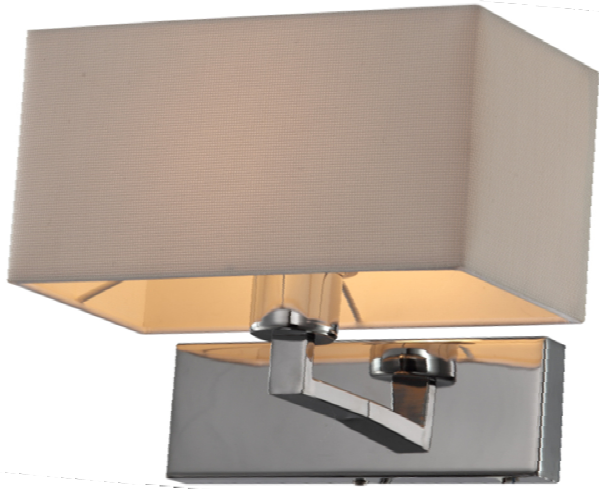

Product Specifications

Material: Metal + Fabric.
 Shade: Ivory Linen
 Wattage: 5W
 Lamp: E27 LED Lamp.
 Electrical: 120 ~ 277Vac, 50/60Hz Driver.
 Power factor: $\geq 90\%$
 Color temperature: 2700K, 3000K, 4000K, 5000K
 Color Rendering Index (CRI): ≥ 80
 IP: 20

Ordering information

Ordering Example: FI-MT2885-1-2-1-2

Series	Voltage	Color Temp	Finish	Optic	Optional
FI-MT2885	1 = 120V 2 = 277V	1 = 2700K 2 = 3000K 3 = 4000K 4 = 5000K	1 = White 2 = Black 3 = Ivory Linen	Direct / Indirect	1 = Non - Dimmable 2 = Dimmable