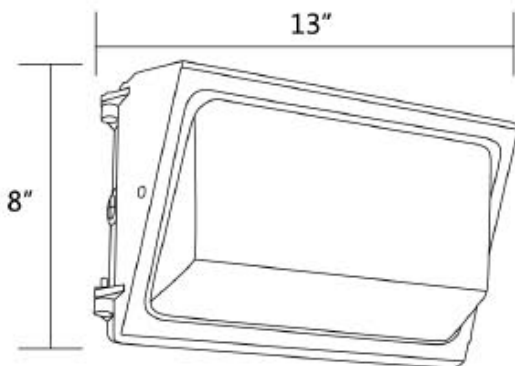

TYK4

**Product Specifications**

**Housing:** Aluminum  
**Finish:** Bronze  
**Wattage:** 60W  
**Mounting:** Wall  
**Voltage:** 100-277, 50/60 Hz  
**Light Source:** Philips  
**Lumens:** 4,750lm  
**Beam Angle:** 120°  
**Power Factor:** >95  
**CRI:** >85  
**Color temperature:** 4300k, 5700k  
**Rated Life:** 50,000 hours  
**Warranty:** 5 years  
**Certifications:** UL and IP65

**Applications:**

Area Lights  
 Street Lights  
 Parking Lots

**Dimensional Drawings:**

**Ordering information**

Example: TYK4-2-LED-60-1-120-B

Series	Source	Wattage	Voltage	Beam	Finish	Options
TYK4	LED=LED	60=60W	1=100-277V	120=120	B= (Bronze)	
Size						
2=2						