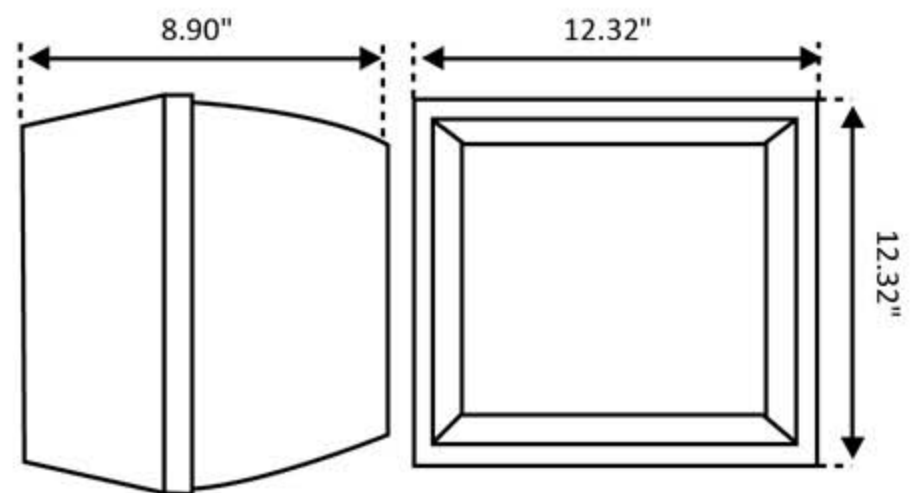

Product Specifications

Housing: Die cast aluminum housing.

Wattage: 40W/60W/90W

Lens: Polycarbonate

Mounting: Ceiling mount. Attaches to standard 4" outlet box.

Electrical: Power factor > 0.92.

Light Source: LED is rated for 50,000 hours, CRI > 80.

Finish: Bronze polyester powder coat finish is standard.

Certification: UL/cUL for Wet location

CM01

Dimensional Drawings:

Ordering information

Example: CM01-7-LED-15-U-30-B-PC

Series	Source	Wattage	Voltage	CCT	Finish	Options
CM01	LED=LED	40=40W (3400 lumens) 60=60W (5100 lumens) 90=90W (7650 lumens)	U=U (120 thru 277)	40=(4000K) 50=(5000K)	B= (Bronze) W*= (White) BK*= (Black)	PC= PC PH= Photo CO= Control (120v only)
Size 9=9 12=12						