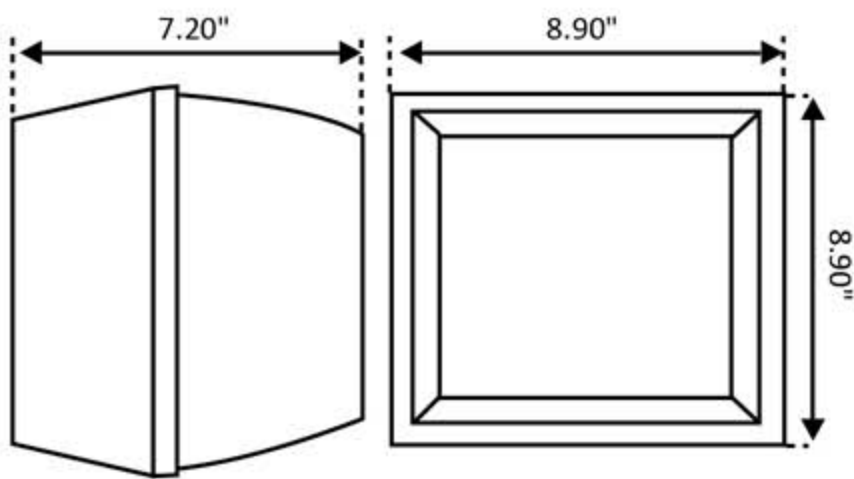

Product Specifications

Housing: Die cast aluminum housing.

Wattage: 40W/60W/90W

Lens: Polycarbonate

Mounting: Ceiling mount. Attaches to standard 4" outlet box.

Electrical: Power factor > 0.92.

Light Source: LED is rated for 50,000 hours, CRI > 80.

Finish: Bronze polyester powder coat finish is standard.

Certification: UL/cUL for Wet location

CM01

Dimensional Drawings:

Ordering information

Example: CM01-7-LED-15-U-30-B-PC

Series	Source	Wattage	Voltage	CCT	Finish	Options
CM01	LED=LED	40=40W (3400 lumens) 60=60W (5100 lumens) 90=90W (7650 lumens)	U=U (120 thru 277)	40=(4000K) 50=(5000K)	B= (Bronze) W*= (White) BK*= (Black)	PC= PC PH= Photo CO= Control (120v only)
Size 9=9 12=12						