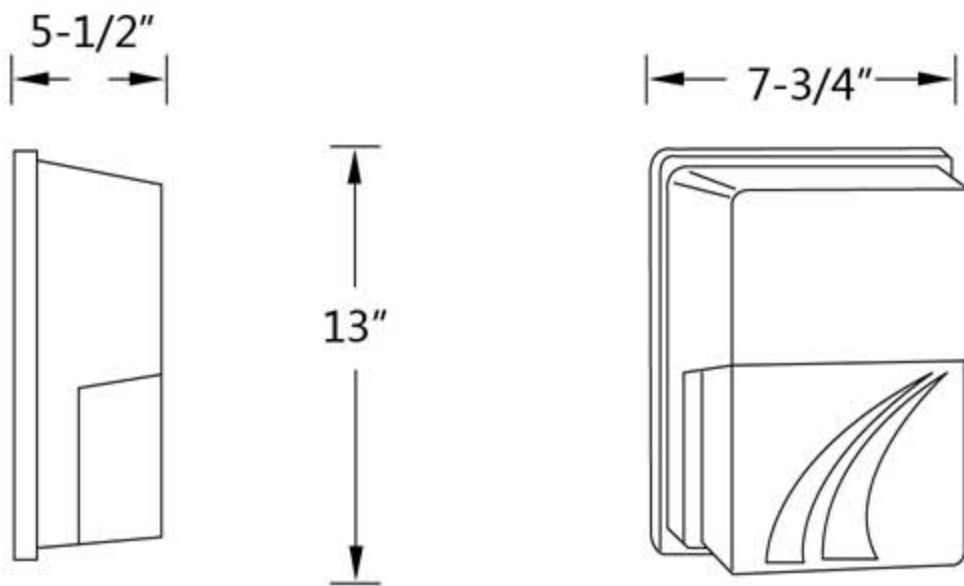

Product Specifications

- Housing:** Die cast aluminum housing. One-piece silicone gasket seals hinged door frame.
- Reflector:** Specular anodized aluminum
- Lens:** Prismatic glass reflector
- Mounting:** Wall mount. Attaches to standard 4" outlet box.
- Light Source:** Metal halide or compact fluorescent
- Finish:** Bronze powder coat finish is standard
- Certification:** UL/cUL for Wet location

WP12

Dimensional Drawings:

Ordering information

Example: WP12-8-CFL-42-U-B

Series	Size	Source	Wattage	Voltage	CCT	Finish	Options
WP12	8=8	CFL=CFL MH=MH	42=42W 100=100W	U=U (120 thru 277) QU=Quad (120/208/240/277)		B= (Bronze)	