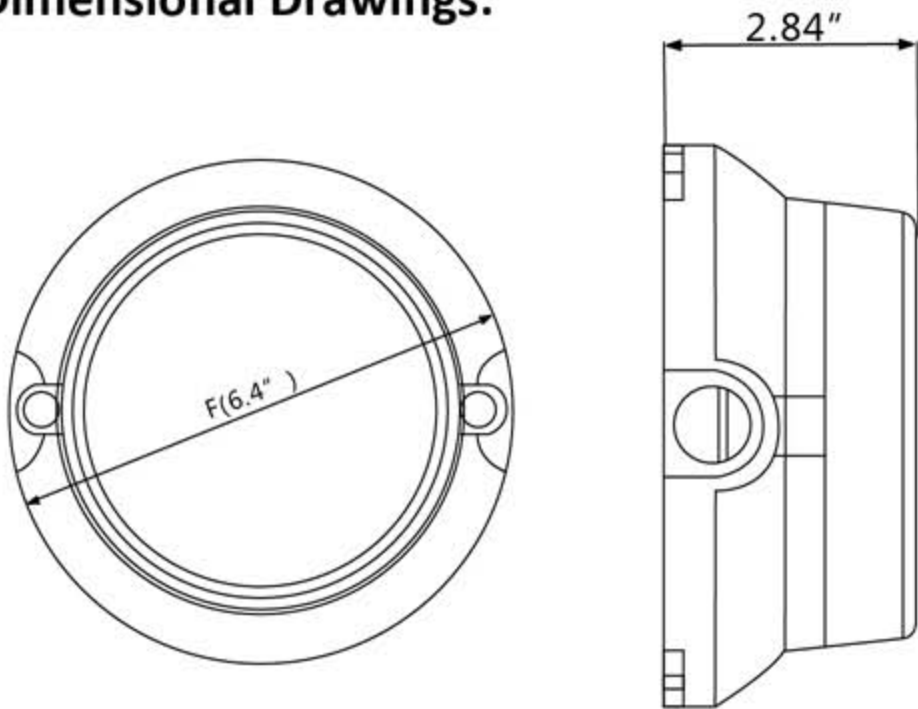

**Product Specifications**

- Housing:** Die cast aluminum housing with silicon gasketing
- Lens:** Polycarbonate shallow lens
- Mounting:** Surface, wall or pendant mount
- Electrical:** 120-277V
- Light Source:** Citizen LED, 1292 lumens at 14.6 watts
- Finish:** Bronze
- Certification:** UL/cUL, Lighting Facts, RoHS

VP01

**Dimensional Drawings:**

**Ordering information**

Example: VP01-6-LED-14-U-40-B-S

Series	Size	Source	Wattage	Voltage	CCT	Finish	Mount
VP01	6=6	LED=LED	14=14W (1292 lm)	U=U (120 thru 277)	40=40 (4000K) 50=50 (5000K)	B=Brushed *W= White *BK= Black *BN=Bronze *CH=Chrome	S=surface W=wall P=pendant