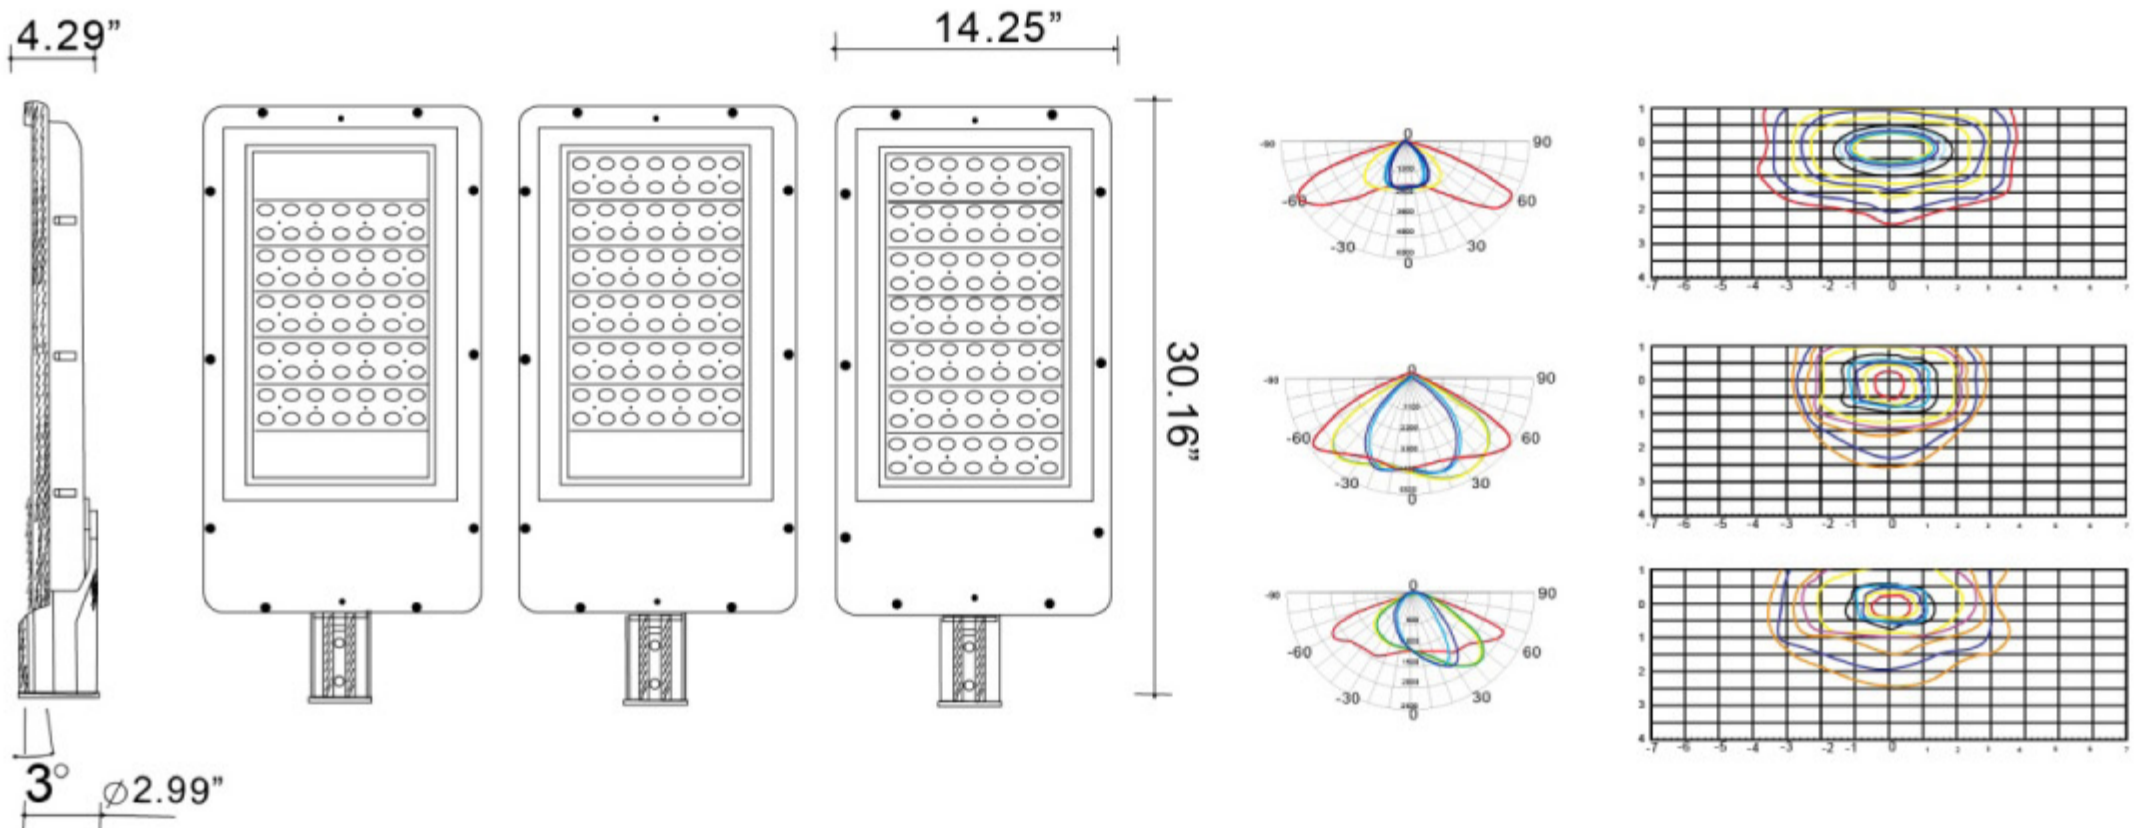

Product Specifications

- Housing:** Die-cast aluminum
- Lens:** Clear
- Mounting:** Pipe Mounting
- Electrical:** AC 90-277v
- Wattage:** 70W/100W/120W
- Finish:** GRAY
- Certification:** cETLus, IP66, CE
- System Light Efficiency:** > 100 lm/W AC90-277V
- IP Grade:** IP65
- Color Temperature:** 4000K、 5000K、 6000K
- Applicable places:** Squares, avenues, pedestrian street, parking lots etc.

IMPAR3

Dimensional Drawings:

Ordering information

Example: IMPAR3-30-LED-70-U-40-G

| Series | Source | Wattage | Voltage | CCT | Finish | Options |
|------------------------------|---------|--------------------------------|-------------|----------------------------------|-----------|---------|
| IMPAR3 | LED=LED | 70=70W 100=100W 120=120W | U=AC90-277V | 40=4000K 50=5000K 60=6000K | G= (Gray) | |
| Size 30=30x14x4 in | | | | | | |