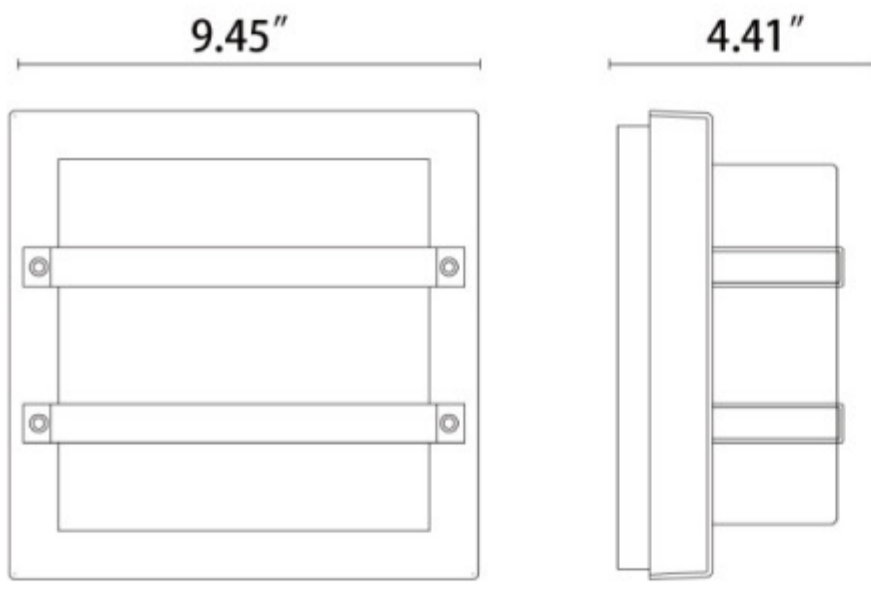

**Product Specifications**

**Housing:** Marine grade aluminum with stainless steel screws  
**Lens:** UV stabilized polycarbonate  
**Mounting:** Wall mount  
**Electrical:** 120V, 230V, Dimmable  
**Light Source:** 10W LED, E27,G23, G23 18W  
**Certification:** cETLus, IP66, CE  
**Photometric:** 10W LED 374 lm CRI>90 50,000  
**IP66**  
**Color Temperature:** 3000K  
 Fixed LED Light Source. Can be replaced by authorized personnel

EWSGL1

**Dimensional Drawings:**

**Ordering information**

Example:EWSGL1-9-LED-10-1-30-B

Series	Source	Wattage	Voltage	CCT	Finish	Options
EWSGL1	LED=LED	10=10W (374 lm)	1=120V 2=230V	30=3000K *40=4000K	B=(Bronze) W=(White) G=(Graphite) BK=(Black)	
Size						
9=9x9x4 in						