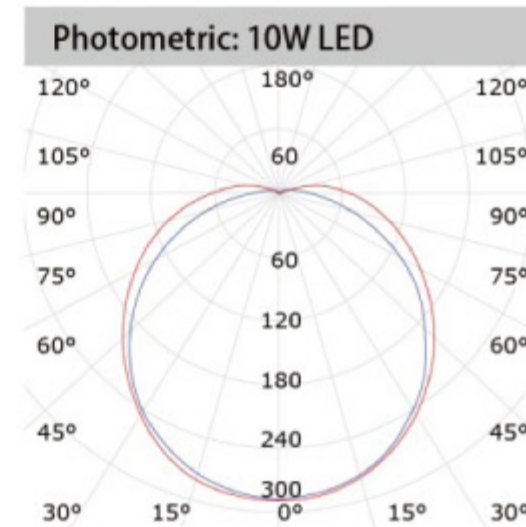

**Product Specifications**

**Housing:** Marine grade aluminum with stainless steel screws  
**Lens:** UV stabilized polycarbonate  
**Mounting:** Wall mount  
**Electrical:** 120V, 230V, Dimmable  
**Light Source:** 10W LED, E27,G23, G23 18W  
**Certification:** cETLus, IP66, CE  
**Photometric:** 10W LED 374 lm CRI>90 50,000  
**IP66**  
**Color Temperature:** 3000K  
 Fixed LED Light Source. Can be replaced by authorized personnel

EWSGL1

**Dimensional Drawings:**

**Ordering information**

Example:EWSGL1-9-LED-10-1-30-B

Series	Source	Wattage	Voltage	CCT	Finish	Options
EWSGL1	LED=LED	10=10W (374 lm)	1=120V 2=230V	30=3000K *40=4000K	B=(Bronze) W=(White) G=(Graphite) BK=(Black)	
Size						
9=9x9x4 in						