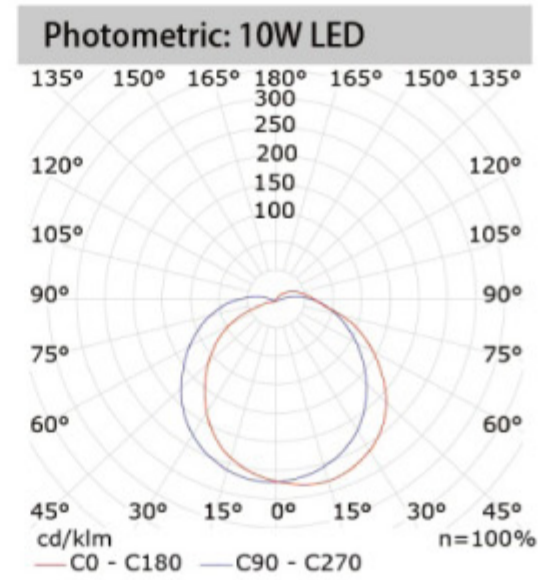

Product Specifications

Housing: Marine grade aluminum with stainless steel screws

Lens: UV stabilized polycarbonate

Mounting: Wall mount

Electrical: 120V, 230V, Dimmable

Light Source: 10W LED, E27,G23, G23 18W

Certification: cETLus, IP66, CE

Photometric: 10W LED 374 lm CRI>90 50,000

IP66

Dimmable

Color Temperature: 3000K

Fixed LED Light Source. Can be replaced by authorized personnel

EWSGT2

Dimensional Drawings:

Ordering information

Example:EWSGT2-9-LED-10-1-30-B

Series	Source	Wattage	Voltage	CCT	Finish	Options
EWSGT2	LED=LED	10=10W (374 lm)	1=120V 2=230V	30=3000K *40=4000K	B=(Bronze) W=(White) G=(Graphite) BK=(Black)	
Size	9=9x9x5 in					