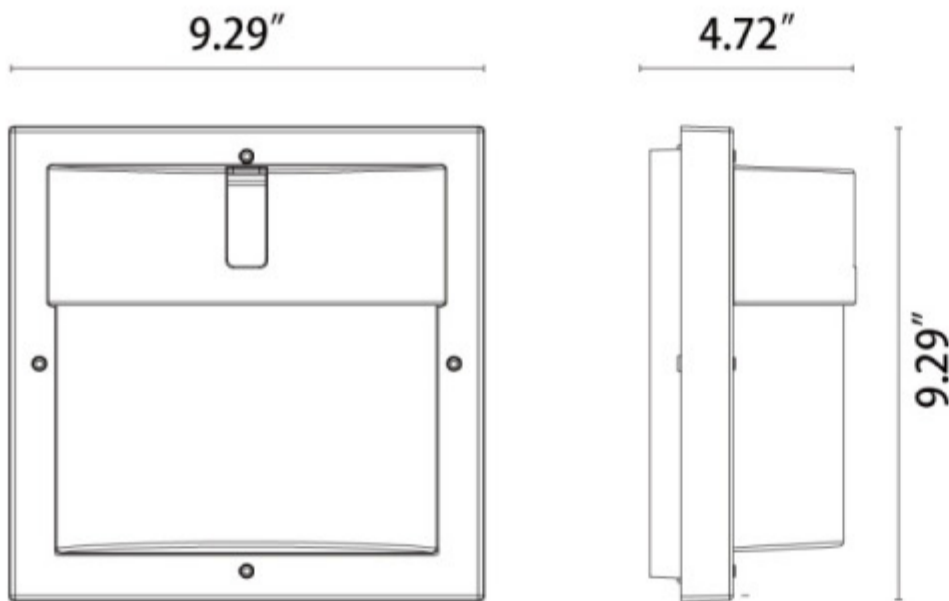

Product Specifications

Housing: Marine grade aluminum with stainless steel screws

Lens: UV stabilized polycarbonate

Mounting: Wall mount

Electrical: 120V, 230V, Dimmable

Light Source: 10W LED, E27,G23, G23 18W

Certification: cETLus, IP66, CE

Photometric: 10W LED 374 lm CRI>90 50,000

IP66

Dimmable

Color Temperature: 3000K

Fixed LED Light Source. Can be replaced by authorized personnel

EWSGT2

Dimensional Drawings:

Ordering information

Example:EWSGT2-9-LED-10-1-30-B

Series	Source	Wattage	Voltage	CCT	Finish	Options
EWSGT2	LED=LED	10=10W (374 lm)	1=120V 2=230V	30=3000K *40=4000K	B=(Bronze) W=(White) G=(Graphite) BK=(Black)	
Size	9=9x9x5 in					