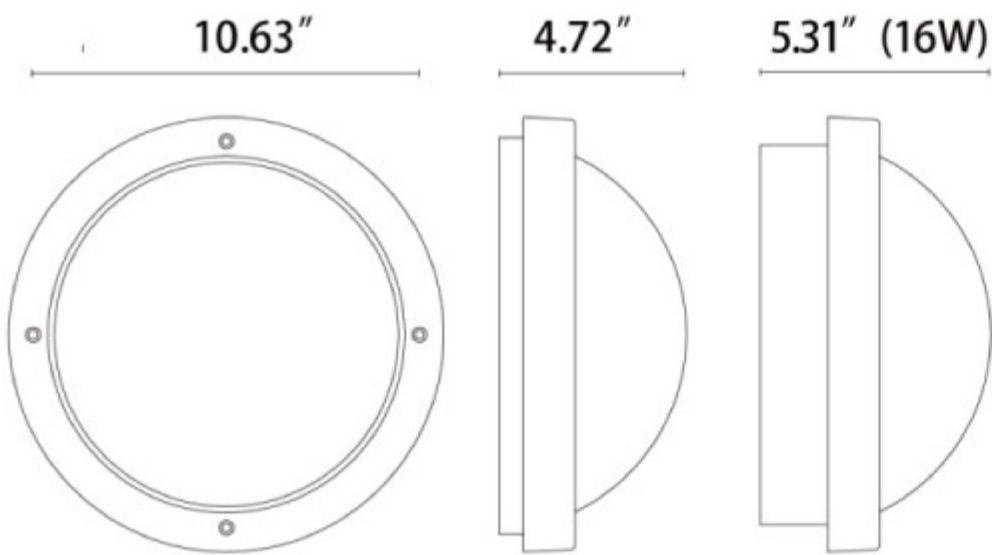

Product Specifications

Housing: Marine grade aluminum with stainless steel screws

Lens: UV stabilized polycarbonate

Mounting: Wall mount

Electrical: 120V, 230V, NOT Dimmable

Light Source: 10W LED, E27,G23, G23 18W

Certification: cETLus, IP66, CE

Photometric: 10W LED 842lm LM CRI>83 50,000

IP66

Color Temperature: 3000K, 4000K

Fixed LED Light Source. Can be replaced by authorized personnel

EWSGT9

Dimensional Drawings:

Ordering information

Example: EWSGB9-11-LED-10-1-30-B

Series	Source	Wattage	Voltage	CCT	Finish	Options
EWSGB9	LED=LED	10=10W (842 lm)	1=120V 2=230V	30=3000K *40=4000K	B=(Bronze) W=(White) G=(Graphite) BK=(Black)	
Size						
11=11x11x5 in						