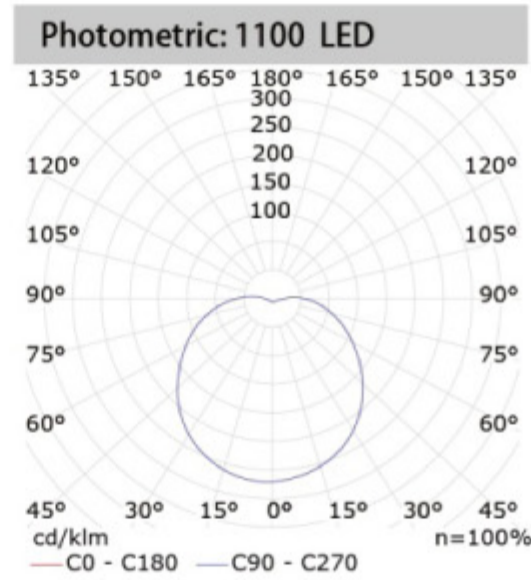

Product Specifications

Housing: Marine grade aluminum with stainless steel screws

Lens: UV stabilized polycarbonate

Mounting: Wall mount

Electrical: 120V, 230V, NOT Dimmable

Light Source: 10W LED, E27,G23, G23 18W

Certification: cETLus, IP66, CE

Photometric: 10W LED 842lm LM CRI>83 50,000

IP66

Color Temperature: 3000K, 4000K

Fixed LED Light Source. Can be replaced by authorized personnel

EWSGT9

Dimensional Drawings:

Ordering information

Example: EWSGB9-11-LED-10-1-30-B

Series	Source	Wattage	Voltage	CCT	Finish	Options
EWSGB9	LED=LED	10=10W (842 lm)	1=120V 2=230V	30=3000K *40=4000K	B=(Bronze) W=(White) G=(Graphite) BK=(Black)	
Size						
11=11x11x5 in						