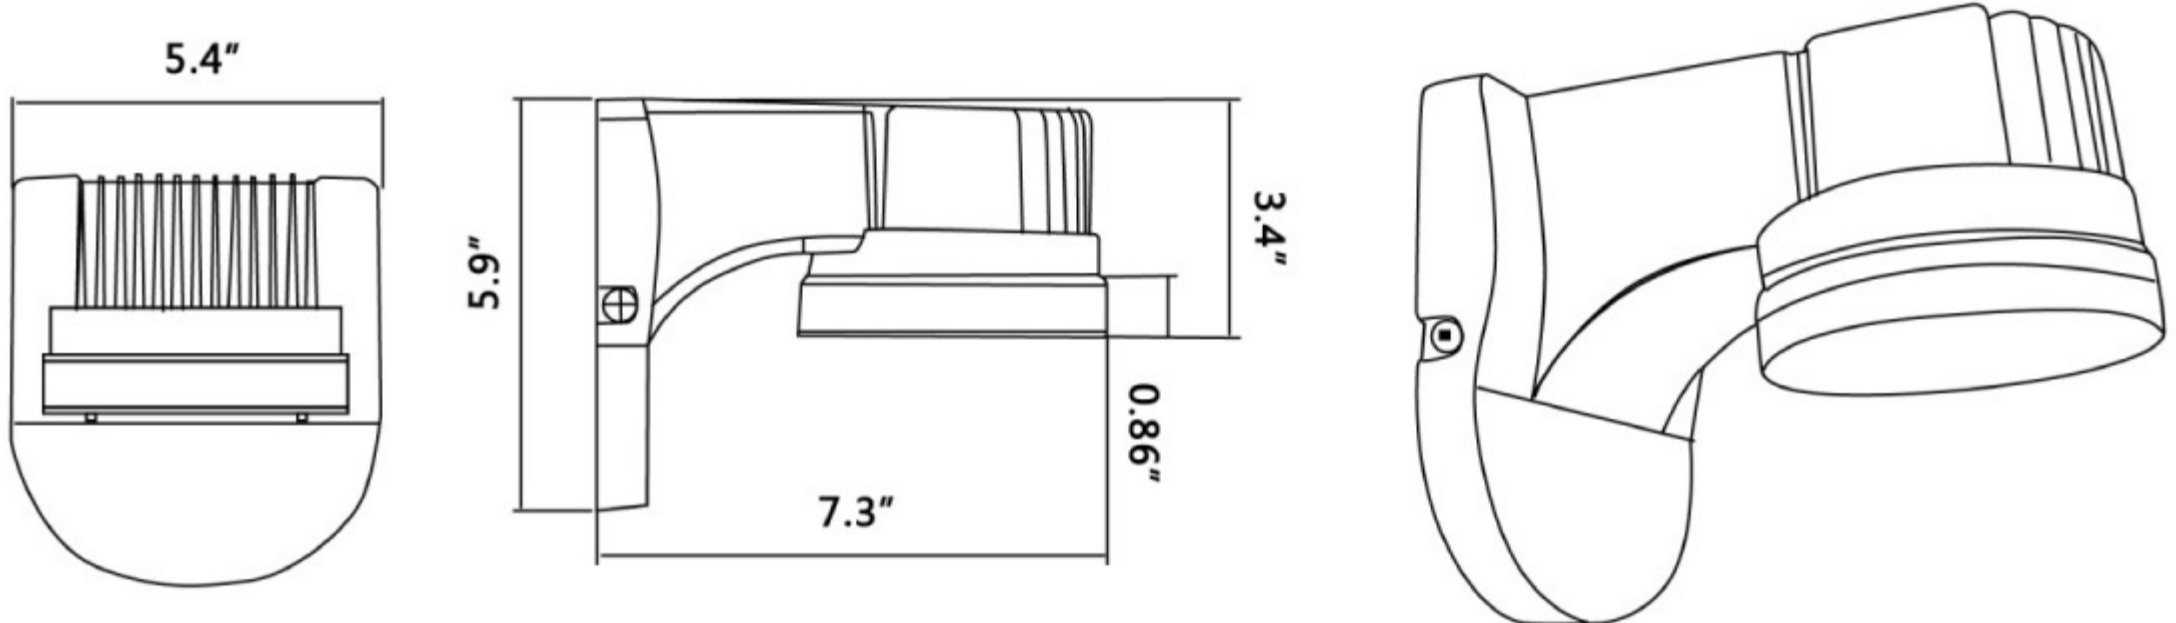

Product Specifications

- Housing:** Die cast aluminum housing
- Reflector:** Reflector is specular aluminum.
- Lens:** Clear polycarbonate
- Mounting:** Wall mount. Attaches to standard 4" outlet box.
- Electrical:** 120 - 277V
- Wattage:** 50 watts.
- Light Source:** LED. L70 > 50,000 hours. CRI.
- Finish:** UV stabilized powder coat finish
- Certification:** UL/cUL, IP66, Lighting Facts, RoHS

WP03

Dimensional Drawings:

Ordering information

Example: WP03-5-LED-50-120-30-B

Series	Size	Source	Wattage	Voltage	CCT	Finish	Options
WP03	5=5	LED=LED	50=50W	120=120 230=230	30=(3000K) 40=(4000K) 50=(5000K)	B= (Bronze) W*= (White) BK*= (Black) SL*= (Silver)	