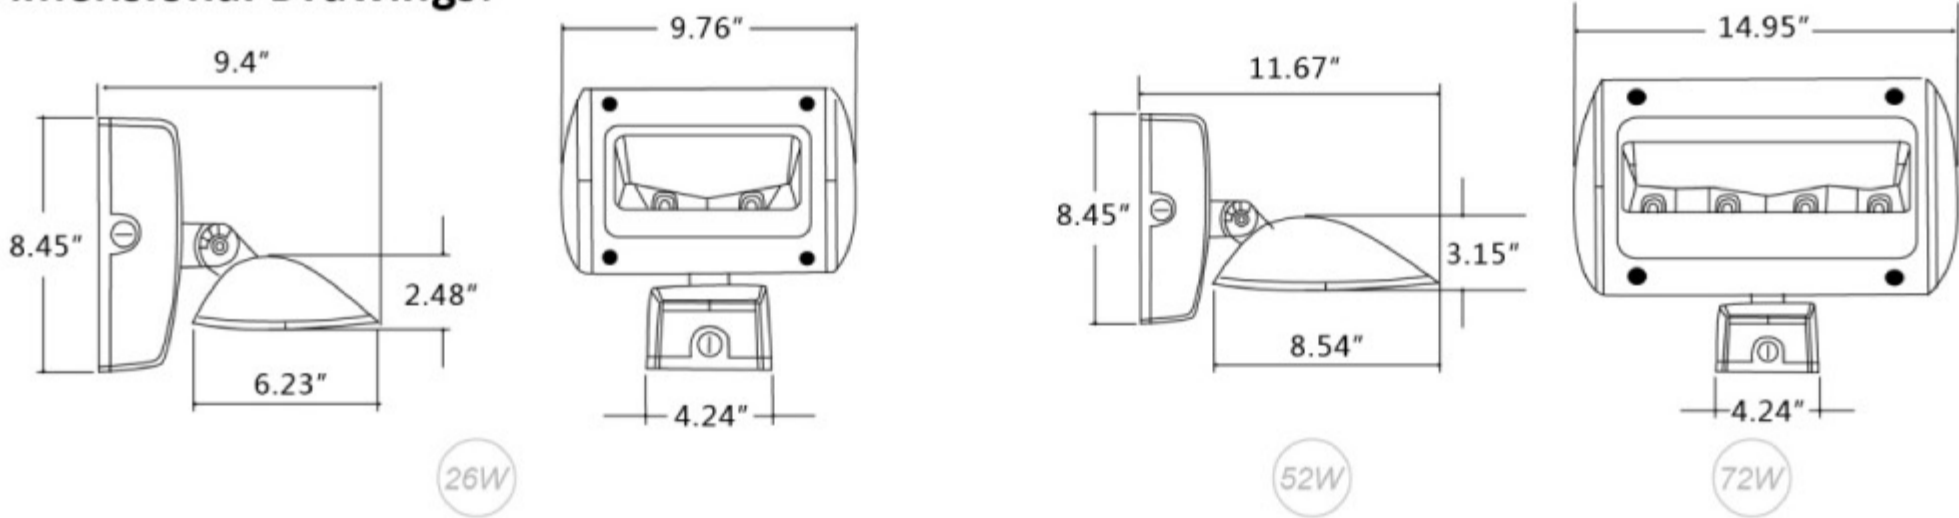

WP01-26W

WP01-52W

Product Specifications

- Housing:** High quality die cast aluminum housing
- Reflector:** Reflector is highly specular aluminum. Lamp housing can rotate 180 degrees.
- Lens:** Tempered glass
- Mounting:** Wall, ceiling or surface mount. Attaches to standard 1-gang box.
- Electrical:** 120 - 277V
- Wattage:** 26w (27.6w), 52w (55.8w) and 72w (84.4w).
- Light Source:** Rebel LED. L70 > 50,000 hours. 70 CRI.
- Finish:** Powder coat finish
- Certification:** UL/cUL, IP66, Lighting Facts, RoHS

Dimensional Drawings:

Ordering information

Example: WP01-10-LED-26-UNV-40-B

Series	Source	Wattage	Voltage	CCT	Finish	Options
WP01	LED=LED	26=26W (1873 lumens) 52=52W (3980 lumens) 72=72W (5980 lumens)	UNV=UNV (120 thru 277)	40=(4000K) 50=(5000K)	B= (Bronze) W*=(White) BK*=(Black)	
Size						
10=9x9 11=15x11.5						